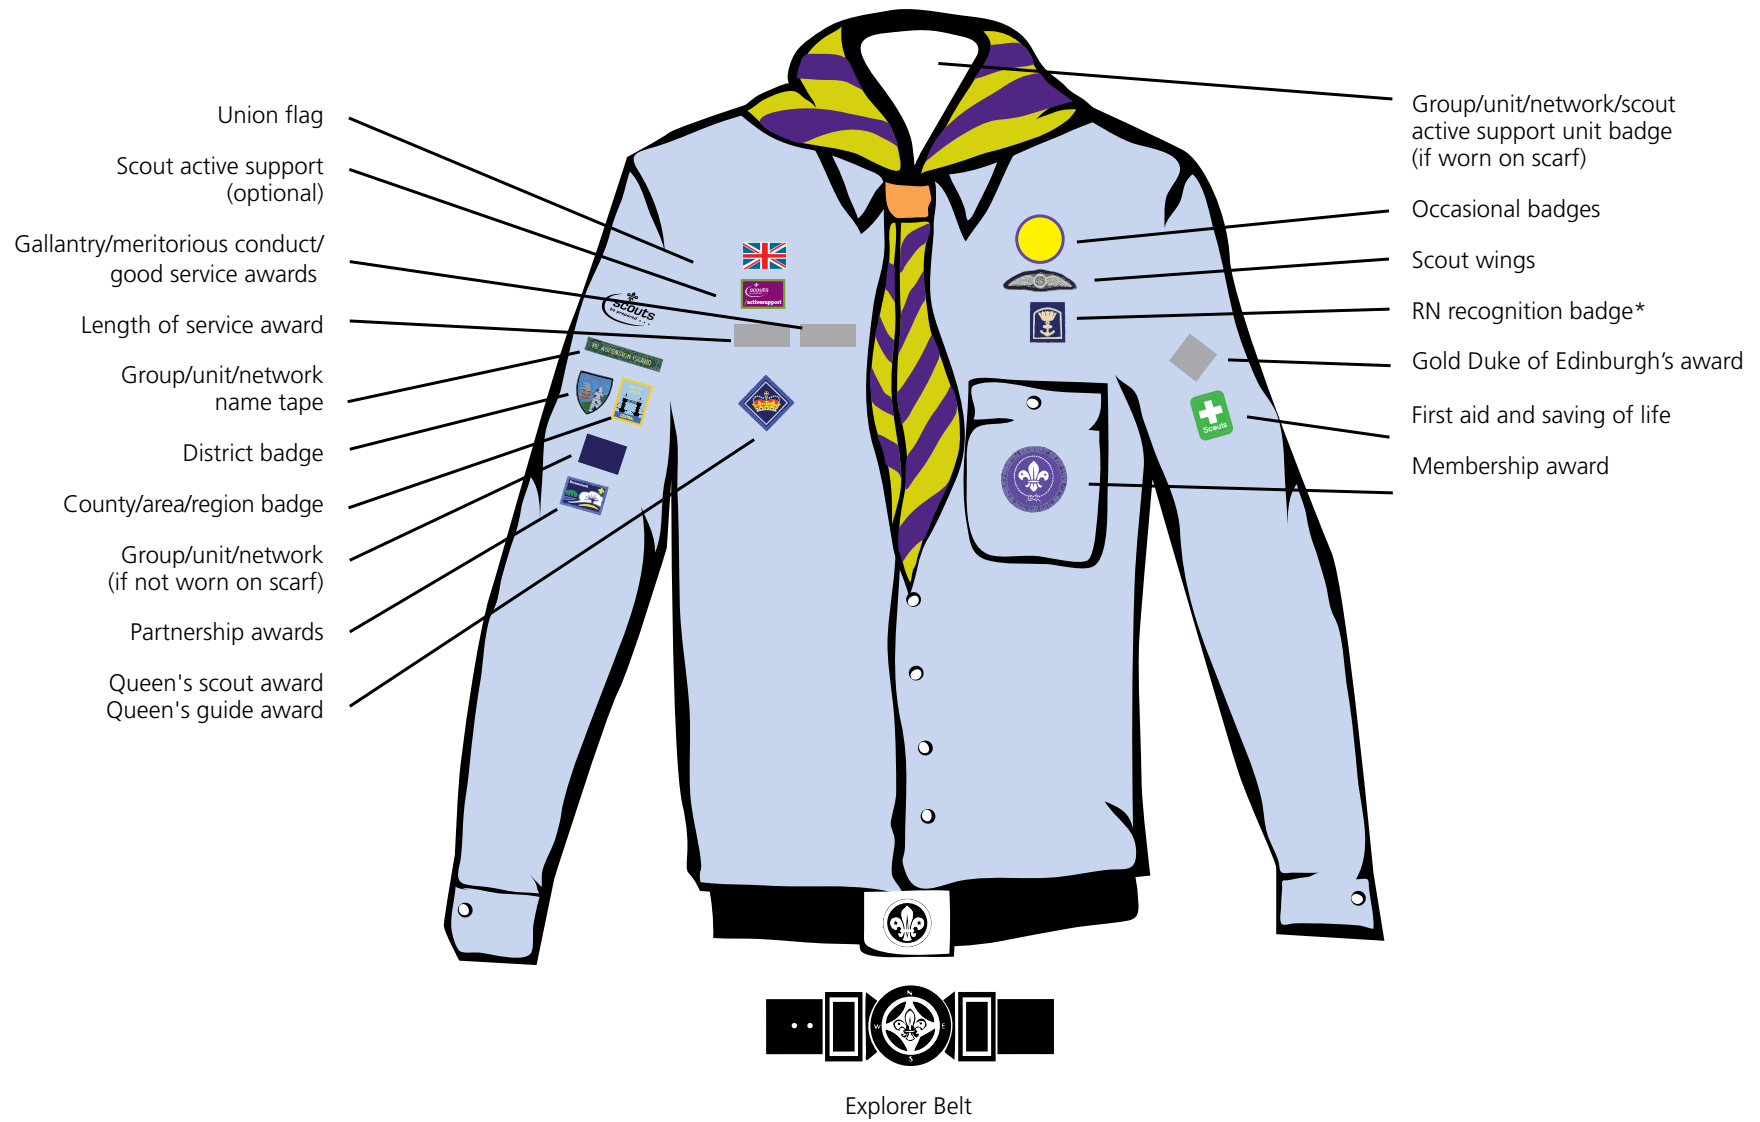

Adult uniform (sea)

*Only Royal Navy (RN) Recognised sea scouts are permitted to wear the RN recognition badge. This is worn on the front of the uniform in a position consistent with local tradition.