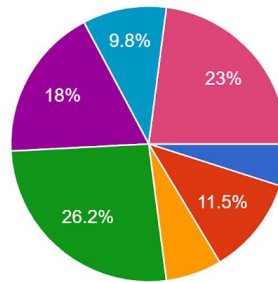

# 4th Heswall 50th Anniversary Badge Design Results

## RESPONSES

We had a fantastic response with 11 designs and over 60 votes from our young people, parents, leaders, former members and group supporters.

A huge thank you to all our designers, and everyone who voted. [SEE ALL DESIGNS](#)