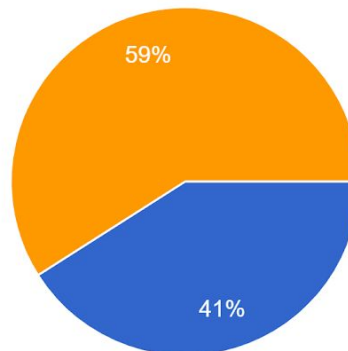

- Beaver Scout
- Cub Scout
- Sea Scout
- Parent
- Adult Group Member
- Group Supporter
- Former Group Member

## BEAVER SCOUT DESIGN VOTES

Our Beaver section submitted 4 designs, badge design A was the most popular.

- Option A
- Option B
- Option C
- Option D

## CUB SCOUT DESIGN VOTES

Our Cub section submitted 3 designs, badge design C was the most popular.

- Option A
- Option B
- Option C