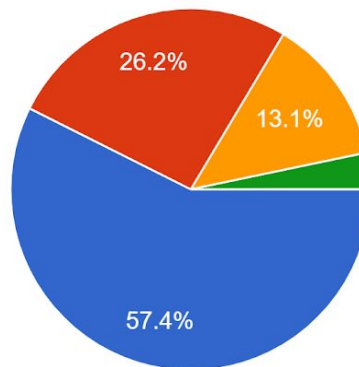

BEAVER SCOUT DESIGN VOTES

Our Beaver section submitted 4 designs, badge design A was the most popular.

- Option A
- Option B
- Option C
- Option D