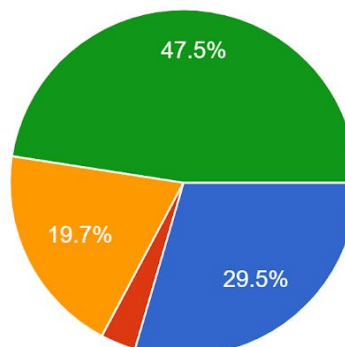

## BEAVER SCOUT DESIGN VOTES

Our Beaver section submitted 4 designs, badge design A was the most popular.

- Option A
- Option B
- Option C
- Option D

## CUB SCOUT DESIGN VOTES

Our Cub section submitted 3 designs, badge design C was the most popular.

- Option A
- Option B
- Option C

## SEA SCOUT DESIGN VOTES

Our Sea Scout section submitted 4 designs, badge design D was the most popular.

- Option A
- Option B
- Option C
- Option D